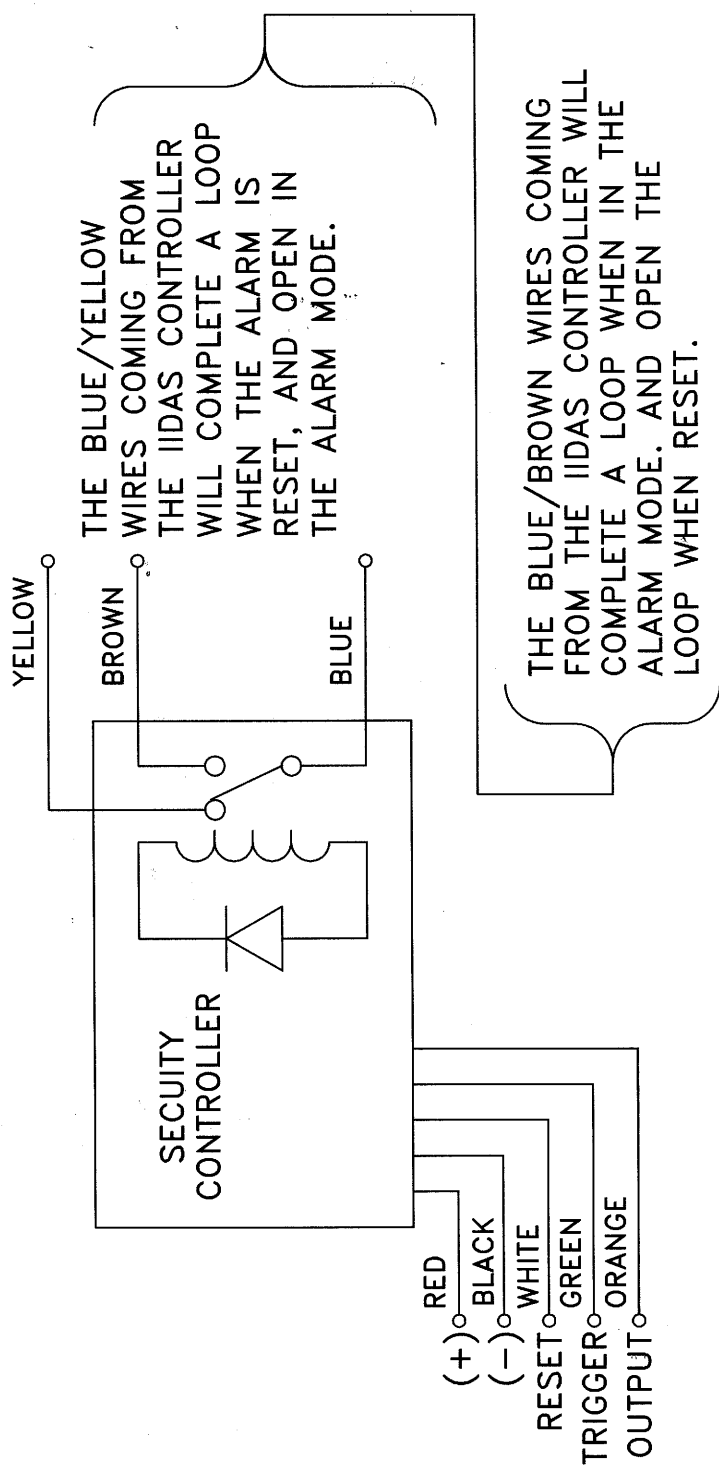

IIDAS 1020R RELAY WIRING DIAGRAM

SENSOR WINDOW

ADJ. SCREW

SCHEMATIC

BRW Control Systems Inc.

1747 E. Ave Q. Ste E-5 Palmdale, CA 93550 (800) 235-6740
E-Mail: sales@brwcontrol.com Internet: www.brwcontrol.com