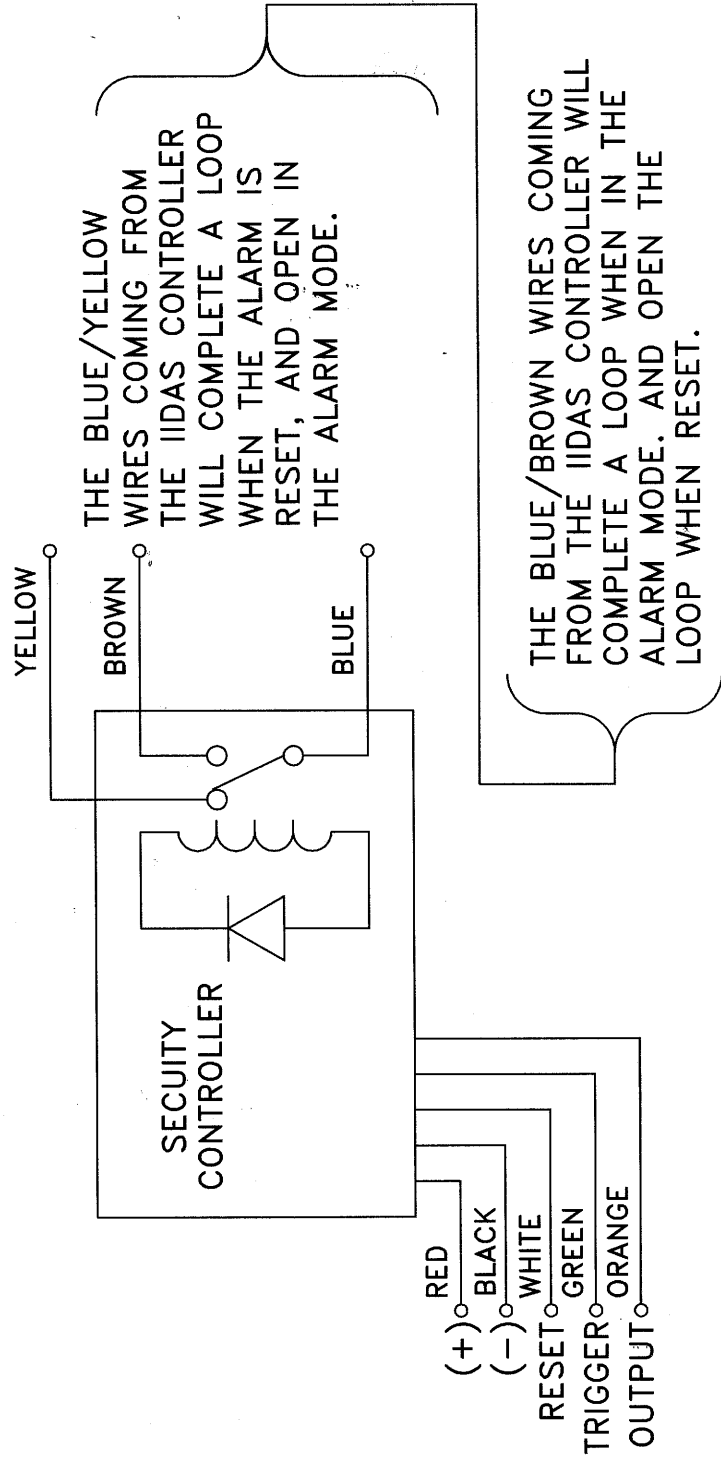

IIDAS 1020R RELAY WIRING DIAGRAM

SCHEMATIC

BRW Control Systems Inc.

1747 E. Ave Q. Ste E-5 Palmdale, CA 93550 (800) 235-6740
 E-Mail: sales@brwcontrol.com Internet: www.brwcontrol.com

IIDAS 1020R RELAY WIRING DIAGRAM